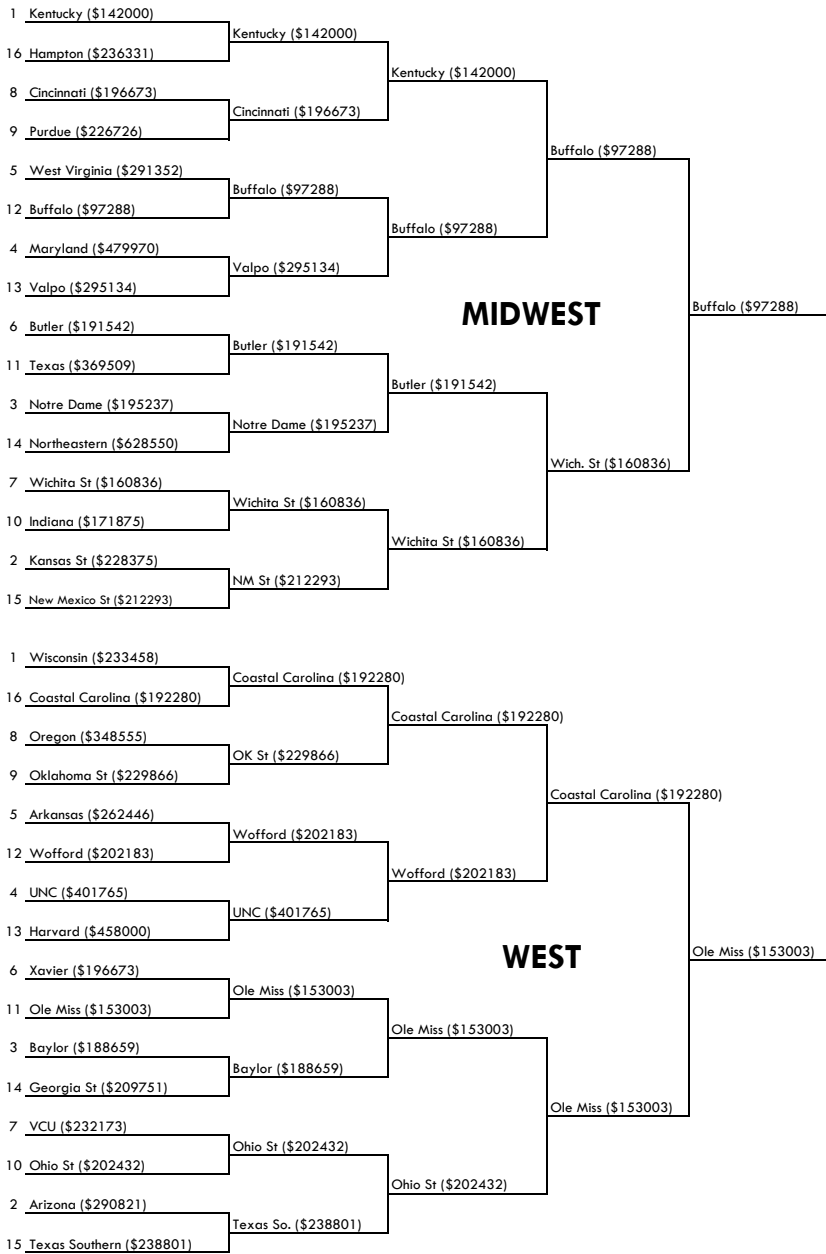

2015 Coldwell Banker Affordability Bracket

2ND ROUND

3RD ROUND

SWEET 16

ELITE EIGHT

FINAL FOUR

CHAMPION

FINAL FOUR

ELITE EIGHT

SWEET 16

3RD ROUND

2ND ROUND

CHAMPION
Buffalo (\$97,288)

PLAY-IN GAMES

- Manhattan (\$564887)
- Hampton (\$236331)
- Ole Miss (\$153003)
- BYU (\$163900)
- Boise St (\$268653)
- Dayton (\$127836)
- North Florida (\$185584)
- Robert Morris (\$282995)